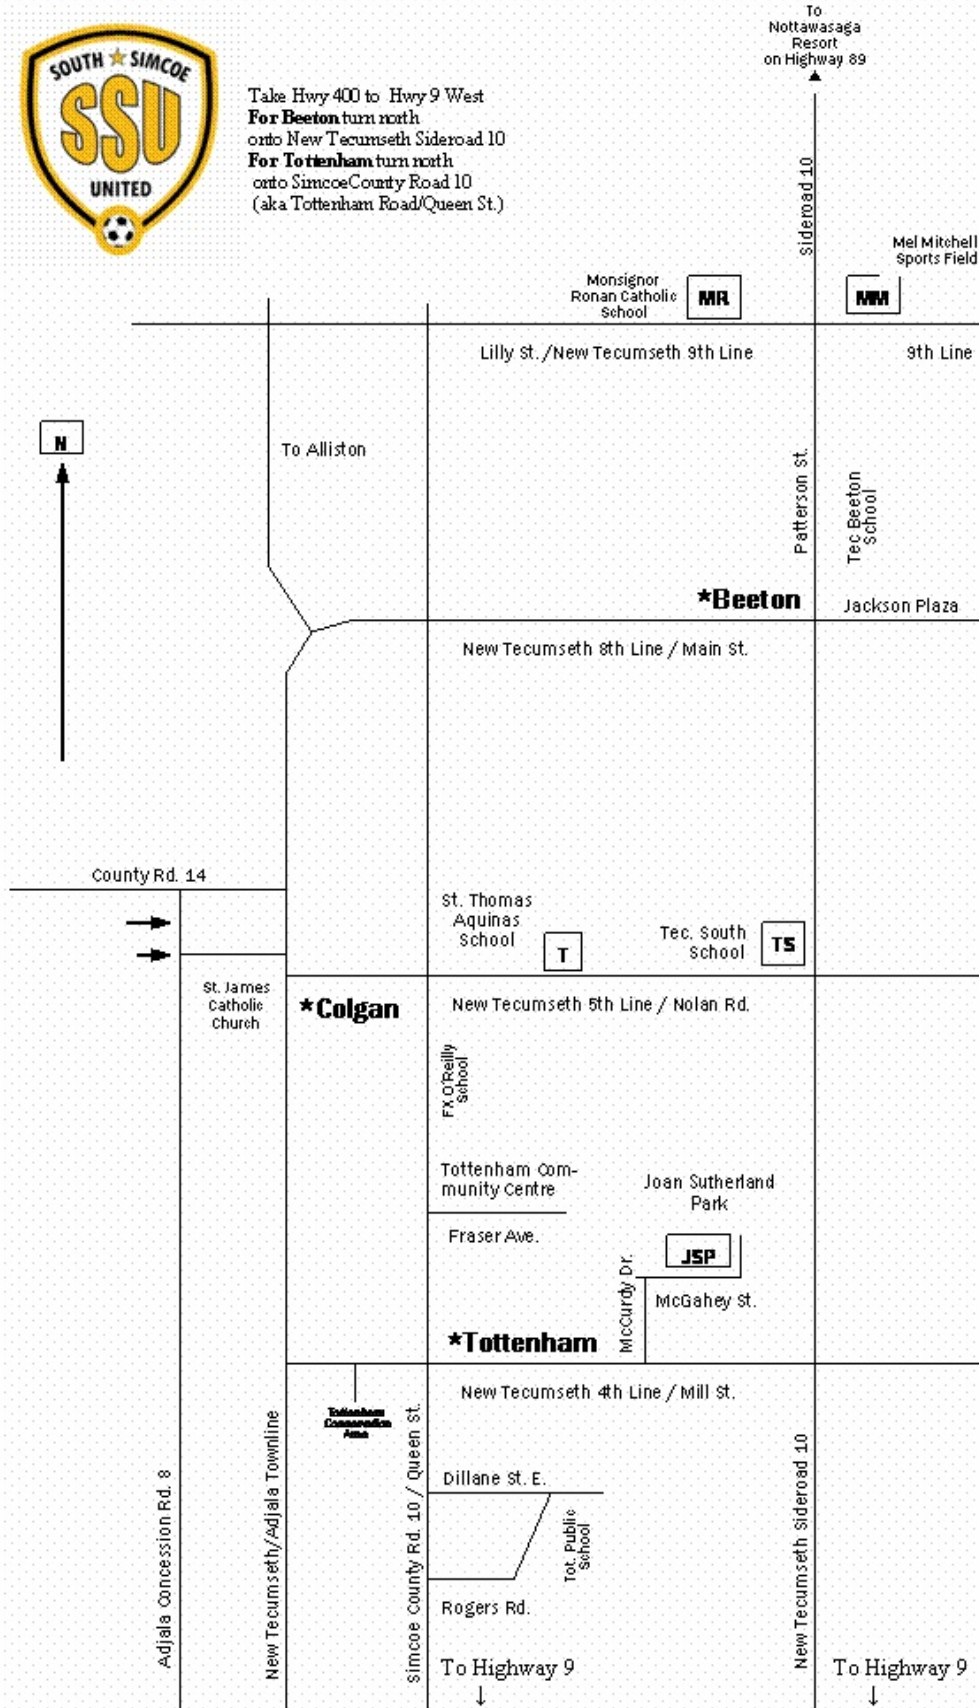

Take Hwy 400 to Hwy 9 West
For Beeton turn north onto New Tecumseth Sideroad 10
For Tottenham turn north onto Simcoe County Road 10 (aka Tottenham Road/Queen St.)

To Nottawasaga Resort on Highway 89

Beeton Soccer Fields

MR (Full Field only)
 Monsignor Ronan Catholic School

MM Mel Mitchell Sports Field
 MM1 + MM2 Full Fields
 MMA + MMB Mini Fields

Tottenham Soccer Fields

TPS Tottenham Public School
 Full or 2 Junior
 TPS=TP1/TP2